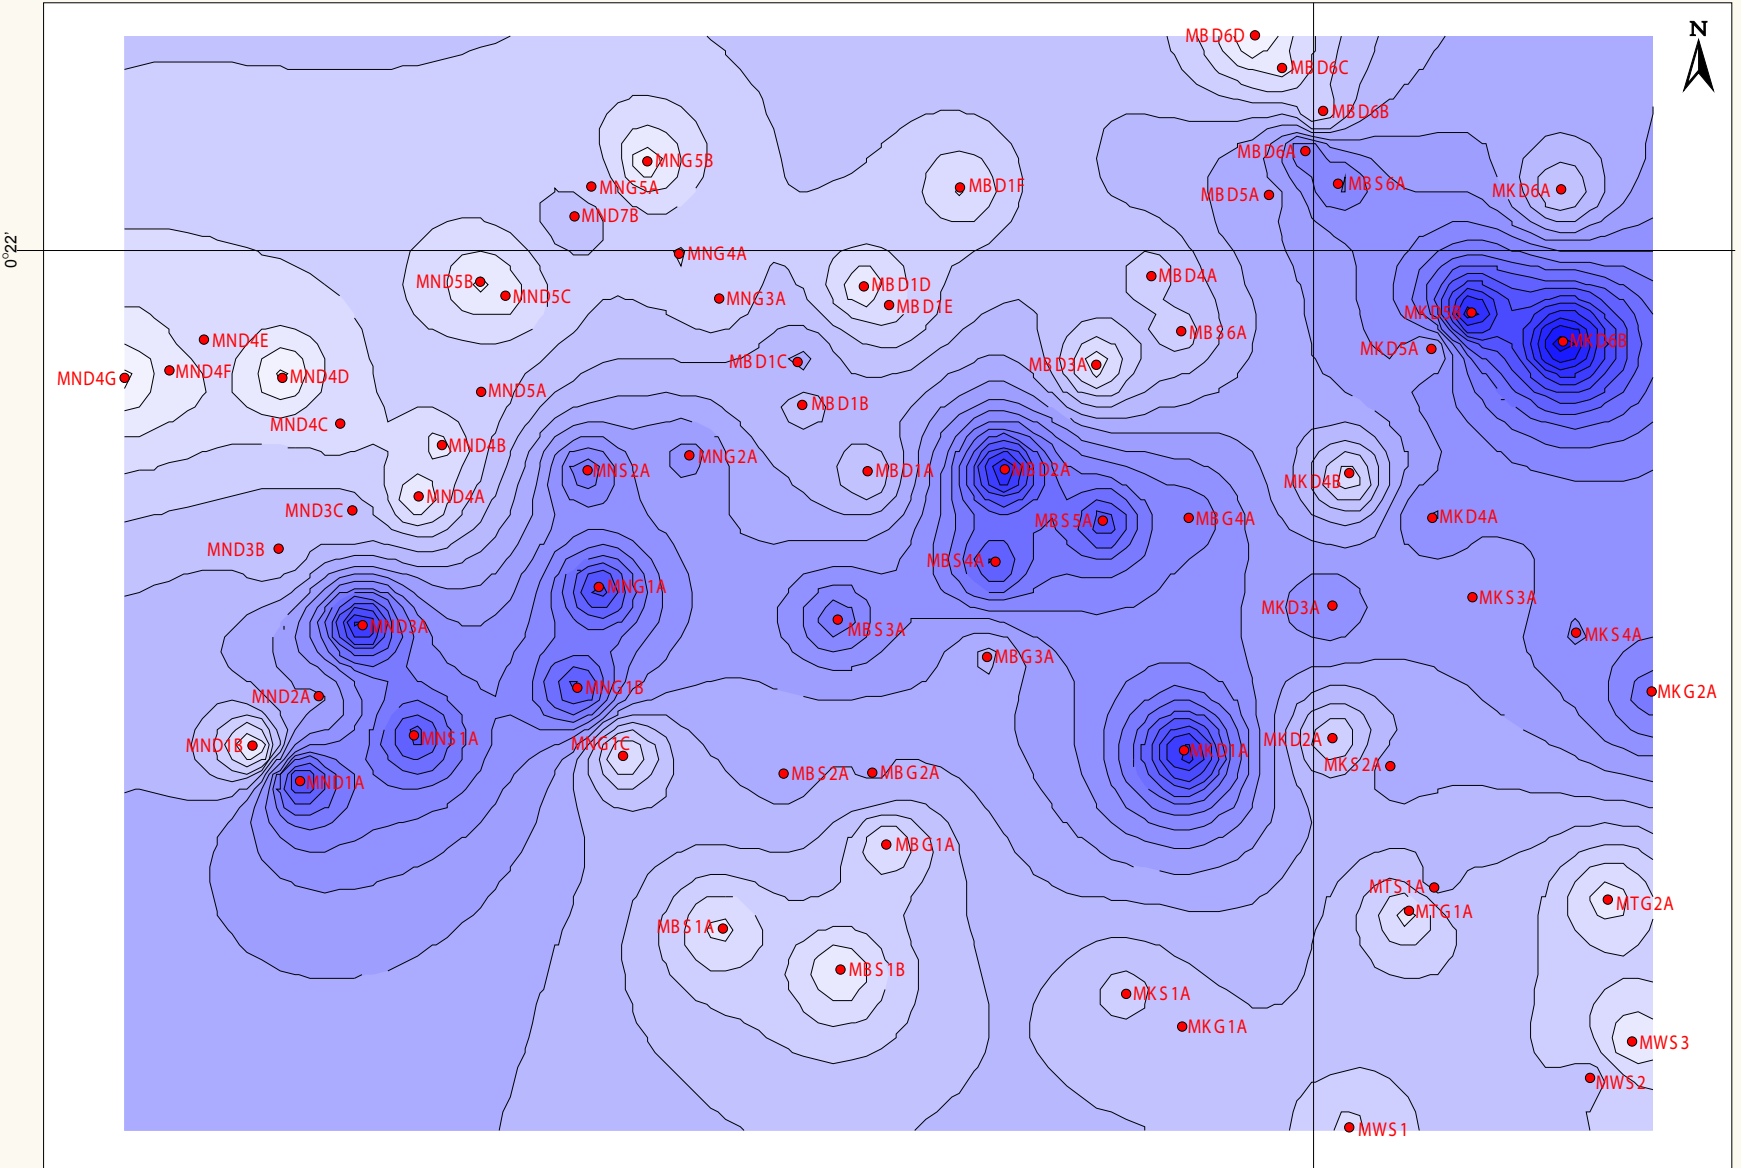

MODELLED AU GRADE DISTRIBUTION FOR THE MANGUREDJIP A AREA

NorthKivuMining'08Fig10 .cdr

This diagram and the information therein are copyrighted. It may not be reproduced or transmitted in any form or by any means without prior written permission from Venmyn Rand (Pty) Ltd. Trading as Venmyn.

FIGURE 10