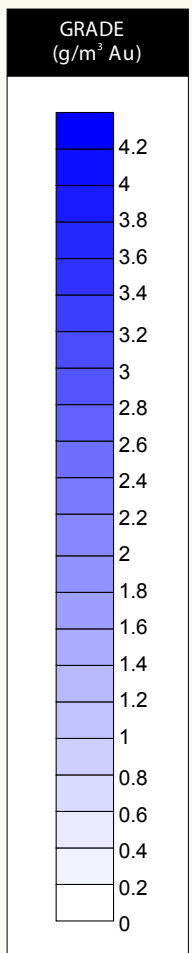

MODELLED AU GRADE DISTRIBUTION FOR THE MANGUREDJIP A AREA

NorthKivuMining'08Fig10 .cdr

This diagram and the information therein are copyrighted. It may not be reproduced or transmitted in any form or by any means without prior written permission from Venmyn Rand (Pty) Ltd. Trading as Venmyn.

FIGURE 10